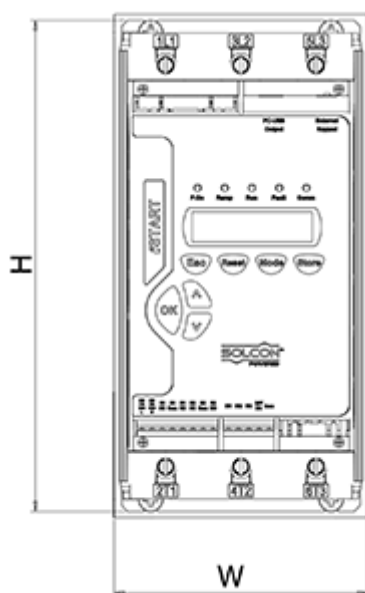

Data Sheet

Article number: 761690230030

Description: Softstarter iStart model D
3x400V 230A

Measures

Control voltage (terminal A1, A2) = 230AC

D = 275

Digital control voltage (terminal 1-5) = 24DC

H = 645

Kg = 37

W = 365