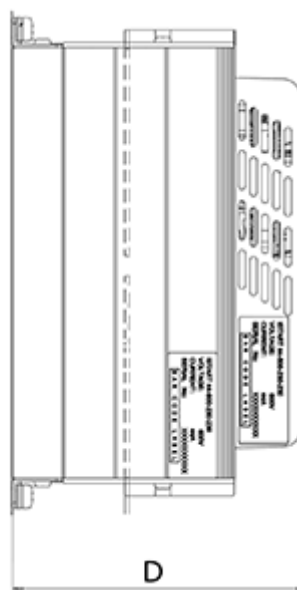

Data Sheet

Article number: 761690230030

Description: Softstarter iStart model D
3x400V 230A

Measures

Control voltage (terminal A1, A2) = 230AC

D = 275

Digital control voltage (terminal 1-5) = 24DC

H = 645

Kg = 37

W = 365